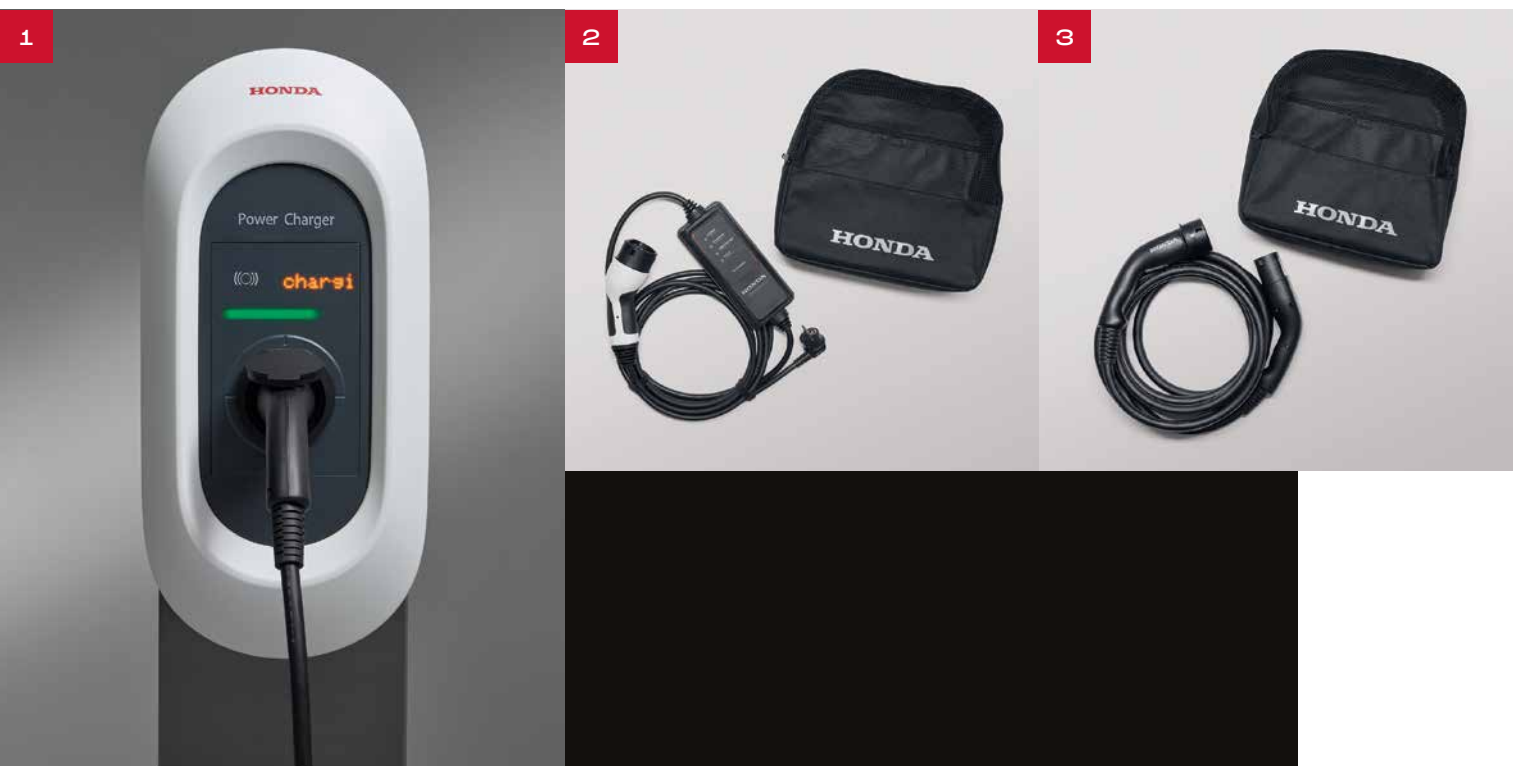

Töltés

1. A Honda Power Charger

három fázis esetén akár 22 kW, egy fázis esetén pedig akár 7,4 kW töltési kapacitást nyújt a gyorsabb otthoni töltés érdekében. Három változatban kapható, melyek a Honda Power Charger, a Honda Power Charger S és S+; utóbbi kettő MID és M&E hitelesített mérőeszközzel rendelkezik, így akár számlázásra is alkalmas.

2. Mode 2 töltőkábel

Hordozható elektromos járműveket ellátó berendezés (P-EVSE) a hálózatról való töltéshez. Tárolózsákkal együtt szállítjuk.

3. Mode 3 töltőkábel

Segítségével autója Honda Power Chargerhez vagy nyilvános töltőállomásokhoz csatlakoztatható (egyfázisú vagy háromfázisú változatban kapható). Tárolózsákkal együtt szállítjuk.